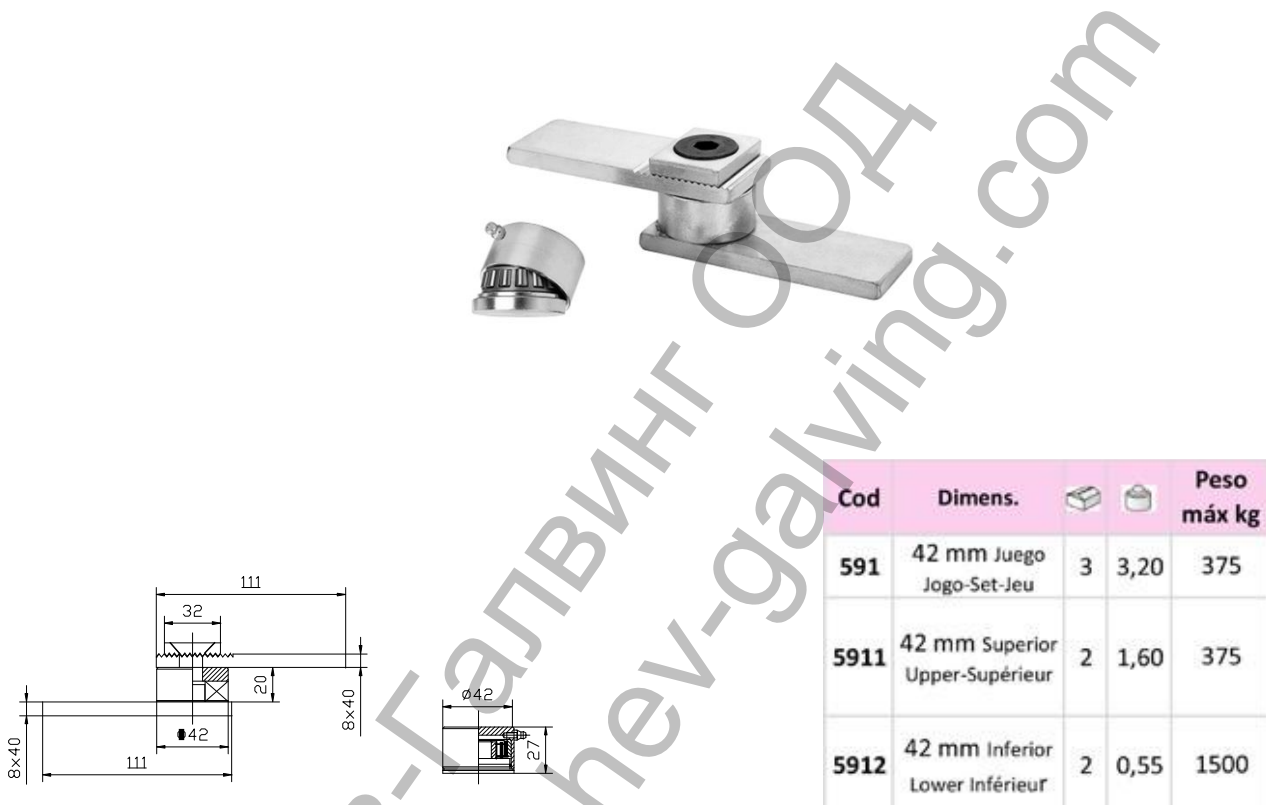

Панта Estebro® за заваряване за летящи врати долна с рамо, с лагер ф 42 мм, 5912

Cod	Dimens.			Peso máx kg
591	42 mm Juego Jogo-Set-Jeu	3	3,20	375
5911	42 mm Superior Upper-Supérieur	2	1,60	375
5912	42 mm Inferior Lower Inférieur	2	0,55	1500

Family: Swing gates

Material: Stainless steel AISI 303, Stainless steel AISI 304L

Finish: -----

Maximum weight supported*: See table

Description: It is composed of two parts: Upper and Lower. The upper part is installed by welding the square to the upper part of the door and the plate to the frame, otherwise by fitting it into the concrete of the wall. The lower part is welded to the piece installed on the floor and to the lower part of the door, allowing its opening and closing.

*In perfect conditions of installation, usage and maintenance.

Продукт: [Панта Estebro® за заваряване за летящи врати долна с рамо, с лагер ф 42 мм, 5912](#)

Категория: [Панти за заваряване](#)

Бранд: [Estebro®](#)